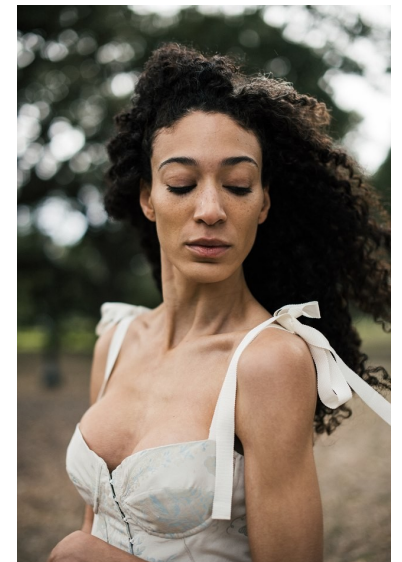

**PATRICE J**

**WOMEN**

**FT45**

Height 5'9" Weight 114 Bust 33" C Waist 24" Hips 34" Dress 0 US Shoe 8.5 US  
Hair Dark Brown Eyes Brown

**FT45**

504-982-5245  
info@ft45.agency