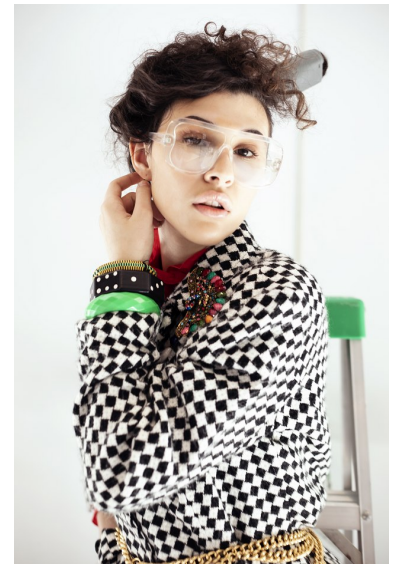

**LILLIAN V**

**NEW FACES**

**FT45**

Height 5'8"   Bust 31.5" A   Waist 24"   Hips 34.5"   Dress 2 US   Shoe 9.5 US   Hair Dark  
Brown   Eyes Brown   Age 17

**FT45**

504-982-5245  
info@ft45.agency