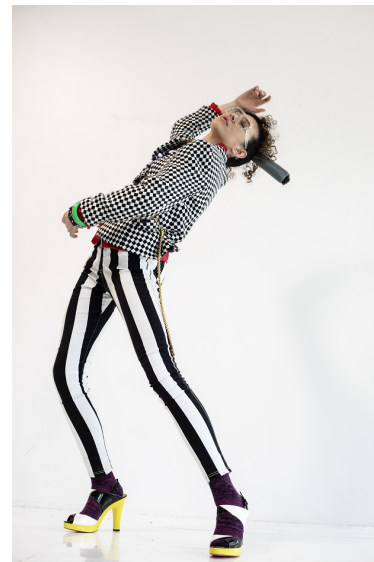

**LILLIAN V**

**NEW FACES**

**FT45**

Height 5'8"   Bust 31.5" A   Waist 24"   Hips 34.5"   Dress 2 US   Shoe 9.5 US   Hair Dark  
Brown   Eyes Brown   Age 17

**FT45**

504-982-5245  
info@ft45.agency