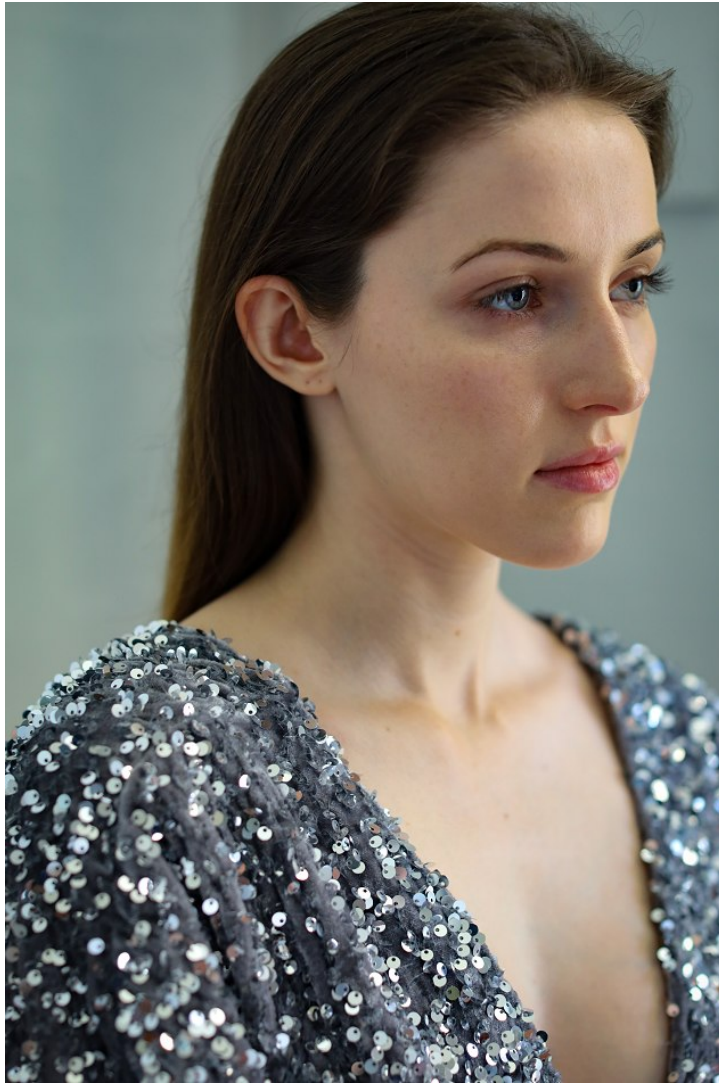

FT45

FT45 | 504-982-5245 | info@ft45.agency

ASHLEY T

COMMERCIAL

Height 5'6" Bust 32" C Waist 24" Hips 35" Dress 0 US Shoe 8 US Top S Bottom S Hair Brown Eyes Blue/Grey