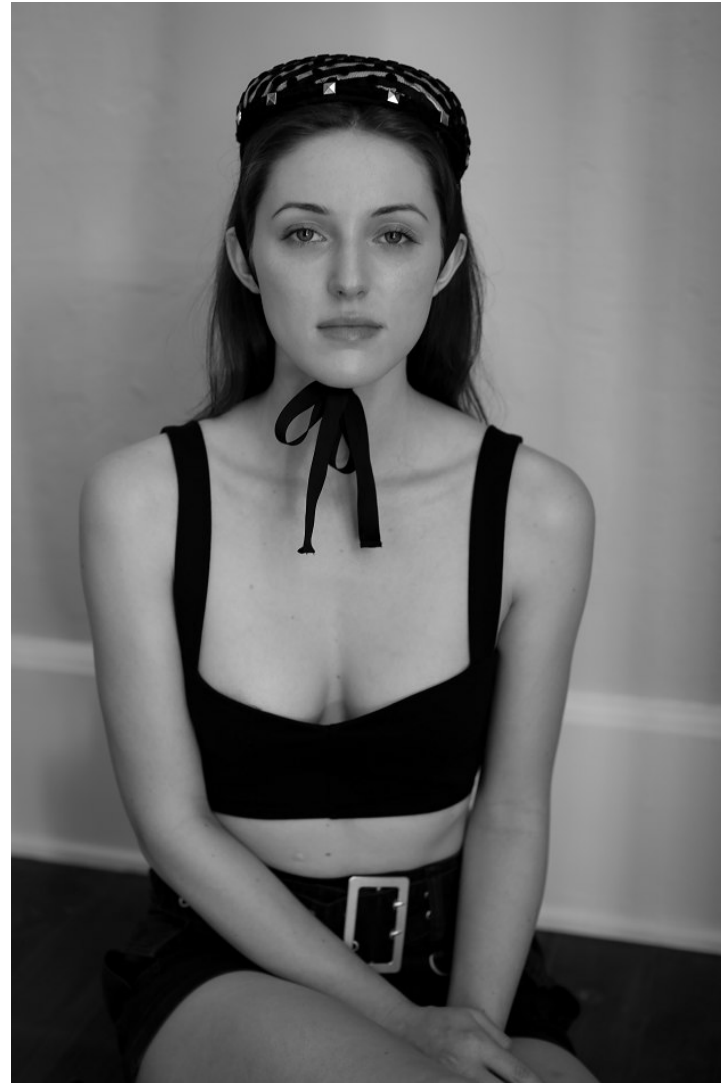

FT45

FT45 | 504-982-5245 | info@ft45.agency

ASHLEY T

COMMERCIAL

Height 5'6" Bust 32" C Waist 24" Hips 35" Dress 0 US Shoe 8 US Top S Bottom S Hair Brown Eyes Blue/Grey