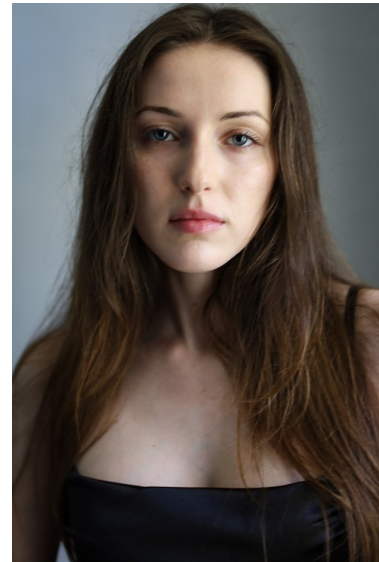

ASHLEY T
COMMERCIAL

FT45

Height 5'6" Bust 32" C Waist 24" Hips 35" Dress 0 US Shoe 8 US Top S
Bottom S Hair Brown Eyes Blue/Grey

FT45

504-982-5245
info@ft45.agency