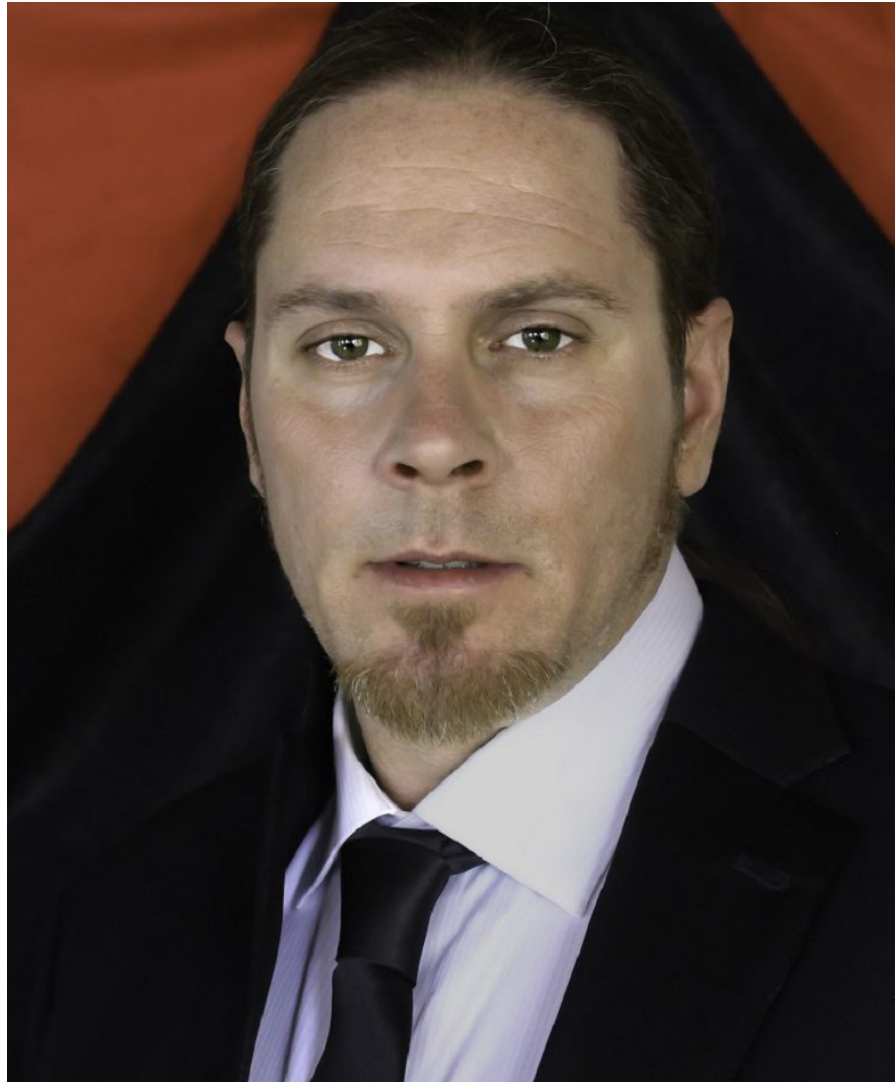

FT45

FT45 | 504-982-5245 | info@ft45.agency

TONY GIBSON

ACTOR

Height 5'10" Chest 17.5" Waist 40" Inseam 27" Collar 17" Sleeve 24.5" Suit 32" Suit Length R Shoe 10.5 US Hair Auburn Eyes Hazel

FT45

FT45 | 504-982-5245 | info@ft45.agency

TONY GIBSON

ACTOR

Height 5'10" Chest 17.5" Waist 40" Inseam 27" Collar 17" Sleeve 24.5" Suit 32" Suit Length R Shoe 10.5 US Hair Auburn Eyes Hazel

FT45

FT45 | 504-982-5245 | info@ft45.agency

TONY GIBSON

ACTOR

Height 5'10" Chest 17.5" Waist 40" Inseam 27" Collar 17" Sleeve 24.5" Suit 32" Suit Length R Shoe 10.5 US Hair Auburn Eyes Hazel